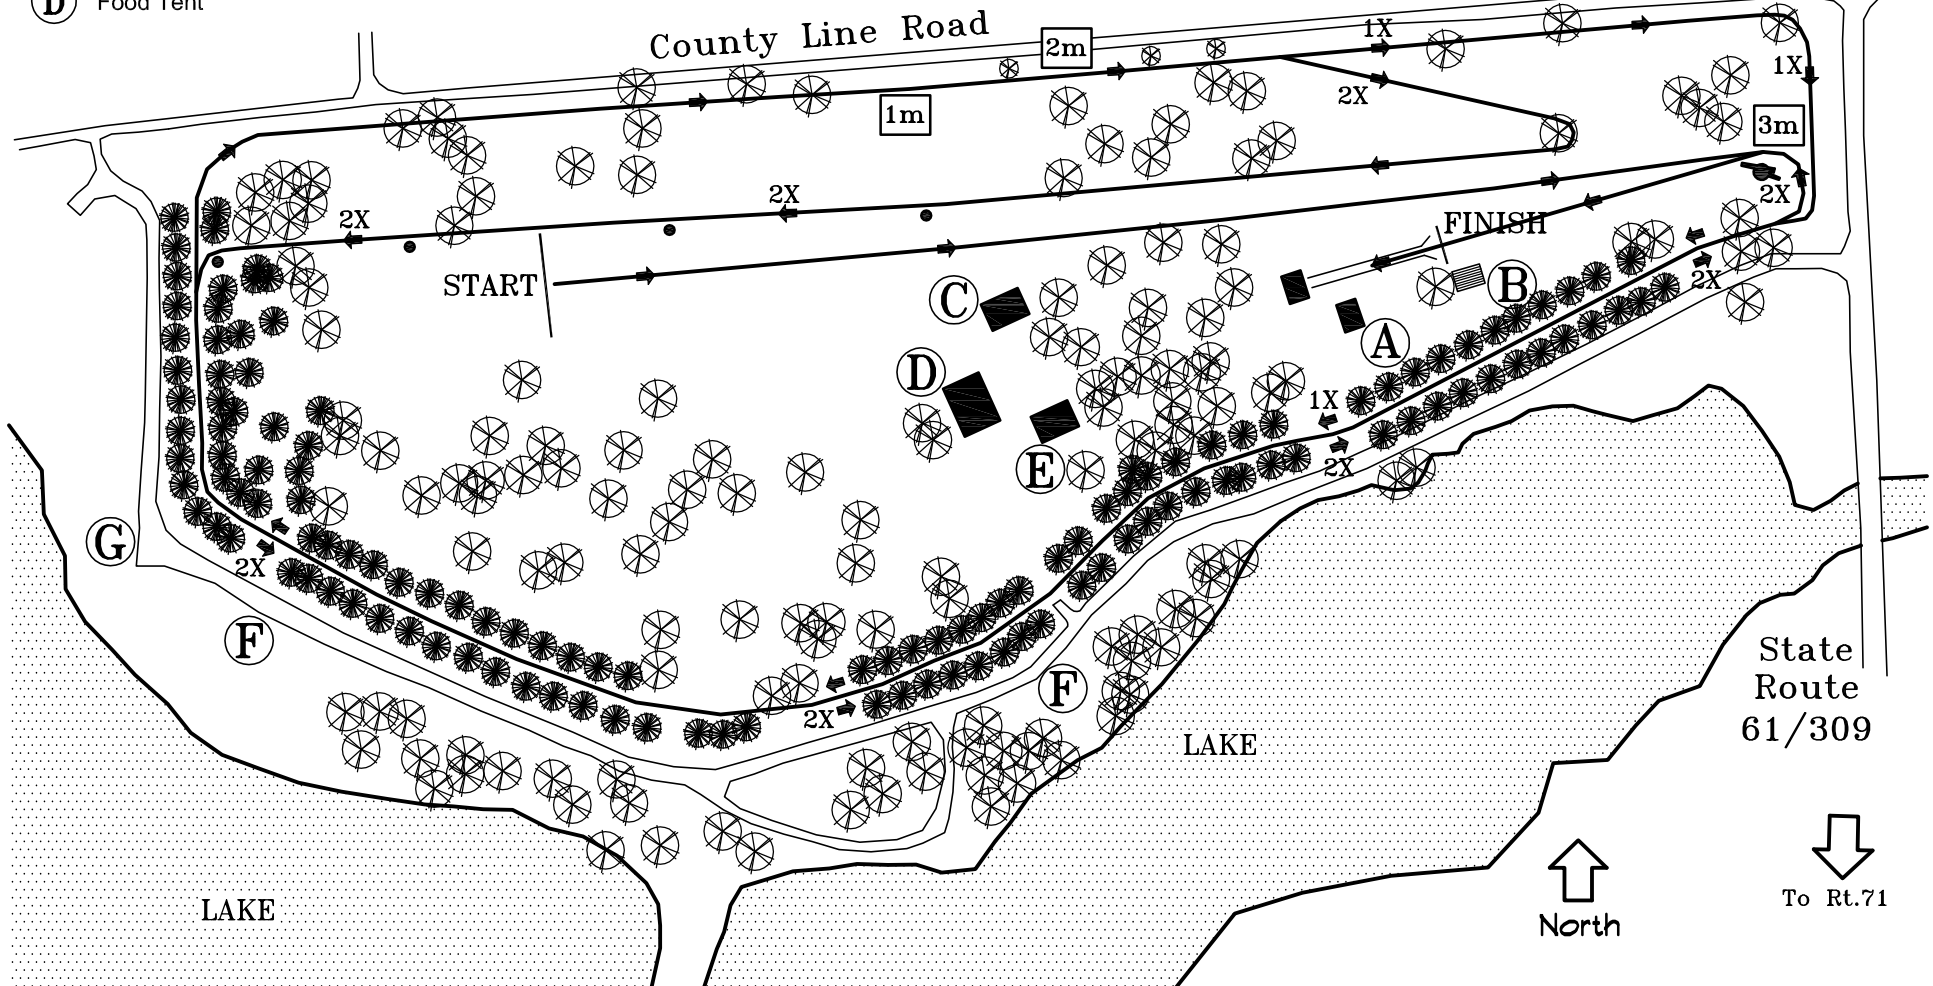

High School Course

Map Key

- (A) Coach's Check-in
- (B) Spectator Bleachers
- (C) First-Aid
- (D) Food Tent
- (E) Tee-shirts
- (F) Restroom Facilities
- (G) Trash Dumpsters

To Galion
(1 mile),
Rt.30,
Rt.598/19

State
Route
61/309

Galion Cross Country Invitational

Amann's Park - Galion, Ohio